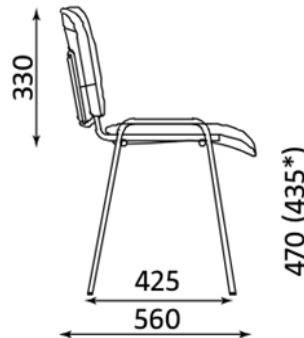

ISO CHAIR DATA SHEET

Renowned for its simplicity and versatility, the ISO line offers seating solutions for a wide range of environments, including conference rooms, lecture halls, canteens, offices, and healthcare settings.

Iso's adaptability has made it a favourite, with countless units sold worldwide. Its timeless design ensures it remains relevant in various spaces, from traditional offices to modern workplaces.